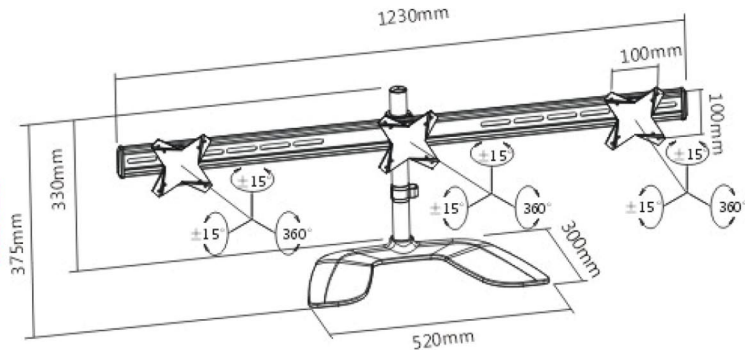

# DESKTOP MOUNT

E T01-T03

13"-27"

100x100 / 75x75

15°

$\pm 15^\circ$

$360^\circ$

8 Kg.